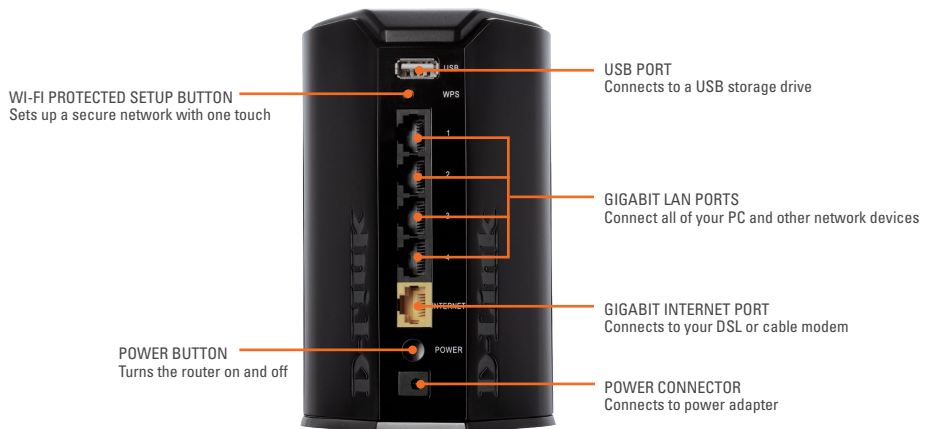

WHAT THIS PRODUCT DOES

The DIR-636L Wireless N300 Gigabit Cloud Router lets you easily connect, control, and monitor a network using the latest wireless technology. Share a broadband Internet connection with an attractive, high performance router that features Wireless N and Gigabit Ethernet ports for the fastest, most reliable connection possible. You can use the D-Link Cloud features to remotely manage your router quickly and easily over the Internet using an Internet-connected PC or mobile device.

TECHNICAL SPECIFICATIONS

MINIMUM SYSTEM REQUIREMENTS

- Windows 7/Vista/XP SP3 or Mac OS X 10.4 or higher¹
- Microsoft Internet Explorer 6 or higher, Firefox 1.5 or higher, or other Java-enabled browser
- CD-ROM
- Network Interface Card
- Cable or DSL Modem
- Subscription with an Internet Service Provider

STANDARDS

- IEEE 802.11n
- IEEE 802.11g
- IEEE 802.11b
- IEEE 802.3
- IEEE 802.3u

DEVICE INTERFACES

- 802.11n/g/b wireless LAN
- Four Gigabit LAN ports
- Gigabit WAN port
- USB 2.0 port

SECURITY

- WPA & WPA2 (Wi-Fi Protected Access)
- Wi-Fi Protected Setup (WPS) - PIN/PBC

ADVANCED FEATURES

- Guest Zone
- Web File Access
- Multi-language Web Setup Wizard
- Green Ethernet
- UPnP support
- Dual Active Firewall
  - Network Address Translation (NAT)
  - Stateful Packet Inspection (SPI)
- VPN passthrough/multi-session PPTP/L2TP/IPSec

D-LINK CLOUD FEATURES

- Remote Management
  - View current upload/download bandwidth
  - View currently connected clients
  - View web browsing history per client
  - Block/unblock client network access
  - Manage wireless network details
- Accessible through a web browser or iOS or Android mobile app

MOBILE APP SUPPORT

- QRS Mobile
- Shareport Mobile
- mydlink Lite

DIMENSIONS (W x D x H)

- 93 x 111 x 145 mm (3.7 x 4.4 x 5.7 inches)

WEIGHT

- 330 grams (0.73 lbs)

OPERATING TEMPERATURE

- 0 to 40 °C (32 to 104 °F)

OPERATING HUMIDITY

- 10% to 90% non-condensing

CERTIFICATIONS

- FCC Class B
- CE Class B
- C-Tick
- Wi-Fi
- Wi-Fi Protected Setup (WPS)
- Wi-Fi Multimedia (WMM)
- IPv6 Ready
- Compatible with Windows 7

¹ Maximum wireless signal rate derived from IEEE Standard 802.11n, 802.11g, and 802.11b specifications. Actual data throughput will vary. Network conditions and environmental factors, including volume of network traffic, building materials and construction, and network overhead, lower actual data throughput rate. Environmental factors will adversely affect wireless signal range. Wireless range and speed rates are D-Link relative performance measurements based on the wireless range and speed rates of a standard Wireless G product from D-Link. Maximum throughput based on D-Link 802.11n devices.

² The software included with this product is not Mac-compatible.

ACN 052 202 838

D-Link Corporation
No. 289 Xinhua 3rd Road, Neihu, Taipei 114, Taiwan
Specifications are subject to change without notice.
D-Link is a registered trademark of D-Link Corporation and its overseas subsidiaries.
All other trademarks belong to their respective owners.
©2012 D-Link Corporation. All rights reserved.
Release 01 (March 2012)